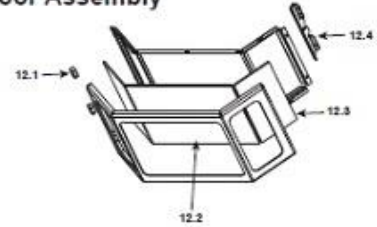

#12 Door Assembly

11.1	Rod/Linkage Ez Clean		812-4140
	Knob, Ash Dump Control Rod		832-3020
	Spring, Firepot		200-2050
11.2	Firepot Assembly		812-3351
	Bushing, Firepot		410-8320
	Floor, Firepot		414-0290
	Gasket, Firepot		510-0530
11.3	Thermocouple Cover	Pkg of 1	812-1322
		Pkg of 10	812-4920
11.4	Thermocouple		812-0210
11.5	Thermocouple Bracket W/Set Screw		812-3171
11.6	Heating Element Assembly 18" (Loop Igniter)	Pkg of 1	SRV7000-462
		Pkg of 10	SRV7000-462/10
	Wing Thumb Screw 8-32 X 1/2	Pkg of 24	7000-223/24
12	Door Assembly	Black	DR-CB12-MBK-B
		Gold	DR-CB12-GD-B
		No longer available	DR-CB12-NL
12.1	Hinge, Female		450-2910
12.2	Glass Assembly, Center, 13-7/8 in. W x 11 in. H		510-5400
12.3	Glass Assembly, Side, 5-1/8 in. W x 11 in. H	Qty: 1	510-5410
12.4	Glass Retainer Assembly		510-5460
	Bracket, Door Latch		410-4912
	Door Rope, 7/8", Field Cut to Size	8 Ft	842-2350
	Gasket, Glass, Field Cut to Size	10 Ft	833-0660
13	Grille, Louver	Black	LVGRL-CB12-BK-B
		Gold	LVGRL-CB12-GD-B
		Nickel	LVGRL-CB12-NL-B
	Grille, Bar, Bottom		410-8330
14	Panel, Front Access	Ash Pan Door	812-4290
15	Ash Pan		812-4130