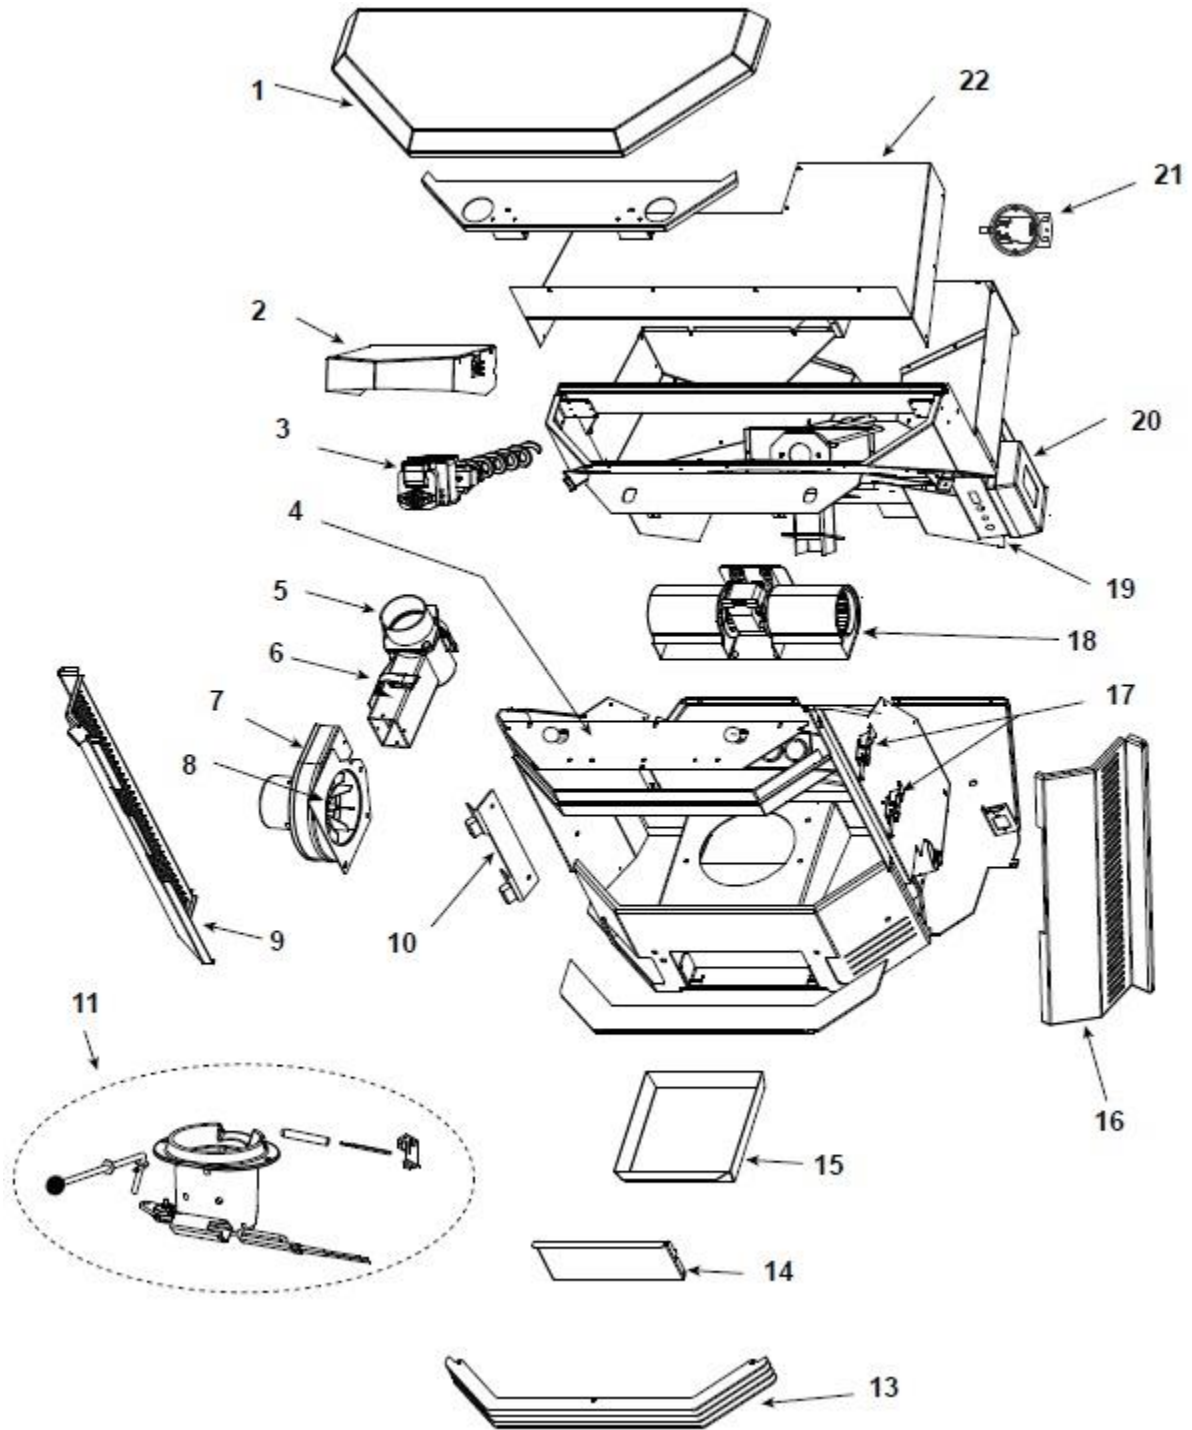

Quadra-Fire Classic Bay 1200 Fireplace Insert

ITEM	DESCRIPTION	COMMENTS	PART NUMBER
1	Top		SRV7027-040
	Hinge, Hopper Lid		812-4220
	Mount, Hopper Lid Support, Left	No longer available	410-8200
	Mount, Hopper Lid Support, Right		410-7410
	Mount, Hopper Lid Support, Top		410-7560
2	Cover, Feed Motor, Top		410-7920
<p>#3 Feed Motor Assembly</p>			
3	Feed Motor Assembly		812-3690
3.1	Screw, 8-32 X 3/8 PH	Pkg of 40	225-0500/40
3.2	Feed Motor		812-4421
3.3	Collar, Set, 7/8		229-0520
3.4	Feed Bearing		SRV7000-598
3.5	Mount, Feed Motor		410-7172
3.6	Gasket, Feed Motor		240-0731
3.7	Feed Spring Assembly		SRV7027-024
	Bearing, Feed System, Nylon		410-0552
	Snap Disc, Manual Reset		SRV230-1290
4	Extension, Heat Shield, Top		410-7860
5	Exhaust Adapter Assembly		510-5330
	Gasket, Flue Adapter		240-0850
6	Exhaust Transition Assembly		510-5340
	Gasket, Cleanout Door		240-0840
	Latch, Draw		229-0230
7	Combustion Exhaust Blower,80 CFM		812-3381
8	Gasket, Exhaust Combustion Blower, between...	...Motor & Housing	812-4710
		...Housing & Stove	240-0812
9	Curtain, Side, Left		812-4310
10	Mount, Door Hinge		410-7290